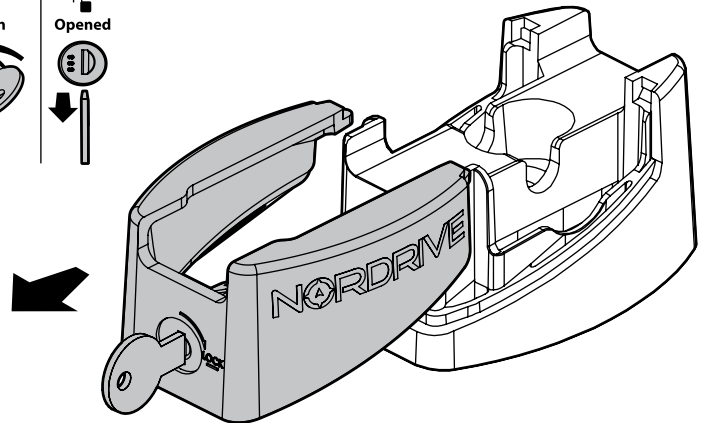

NORDRIVE®

TRANSPORT SOLUTIONS

Art. **N30163**