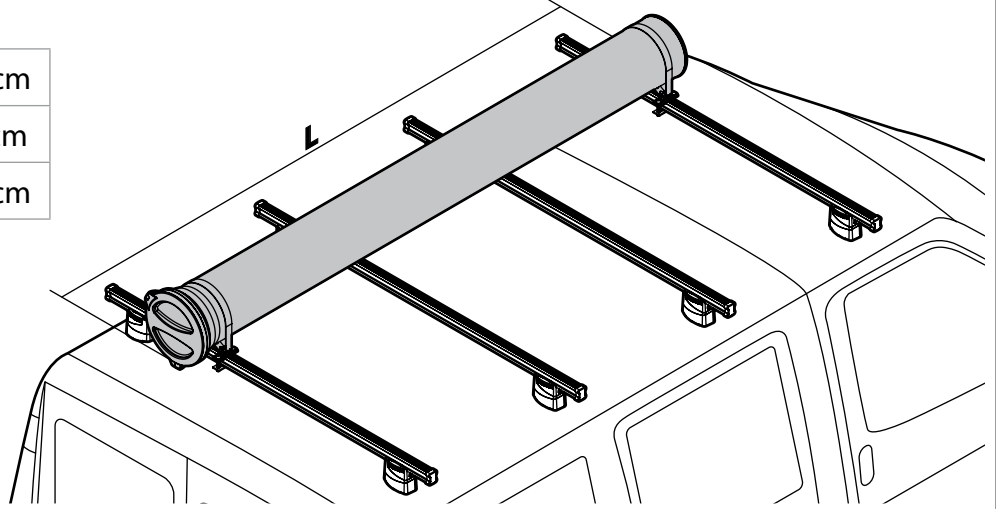

Kargo series

Acciaio / Steel

Kargo-Plus series

Alluminio / Aluminium

KARGO-TUBE

N11050	T200	L = 205 cm
N11051	T300	L = 305 cm
N11052	T400	L = 405 cm

LADDER HOLDER STRAPS

N11065 U-5