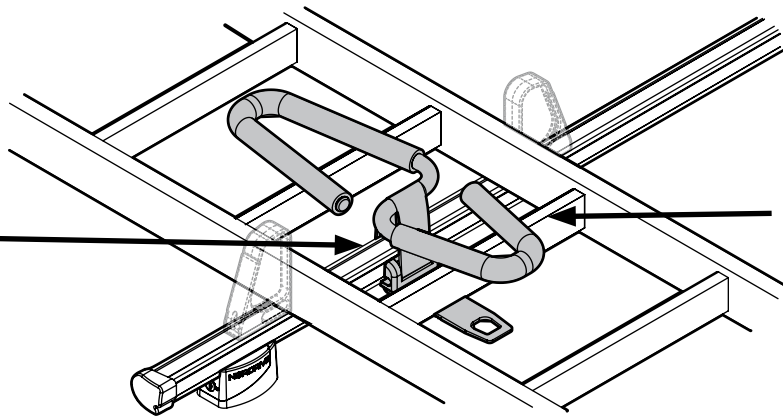

Kargo series

Acciaio / Steel

Kargo-Plus series

Alluminio / Aluminium

KARGO-TUBE

N11050	T200	L = 205 cm
N11051	T300	L = 305 cm
N11052	T400	L = 405 cm

LADDER HOLDER STRAPS

N11065 U-5

LADDER STEP ADAPTER

N11067 U-6

EXTENSION ROLLER

N11020	U-0	L = 64 cm
N11021	U-7	L = 96 cm