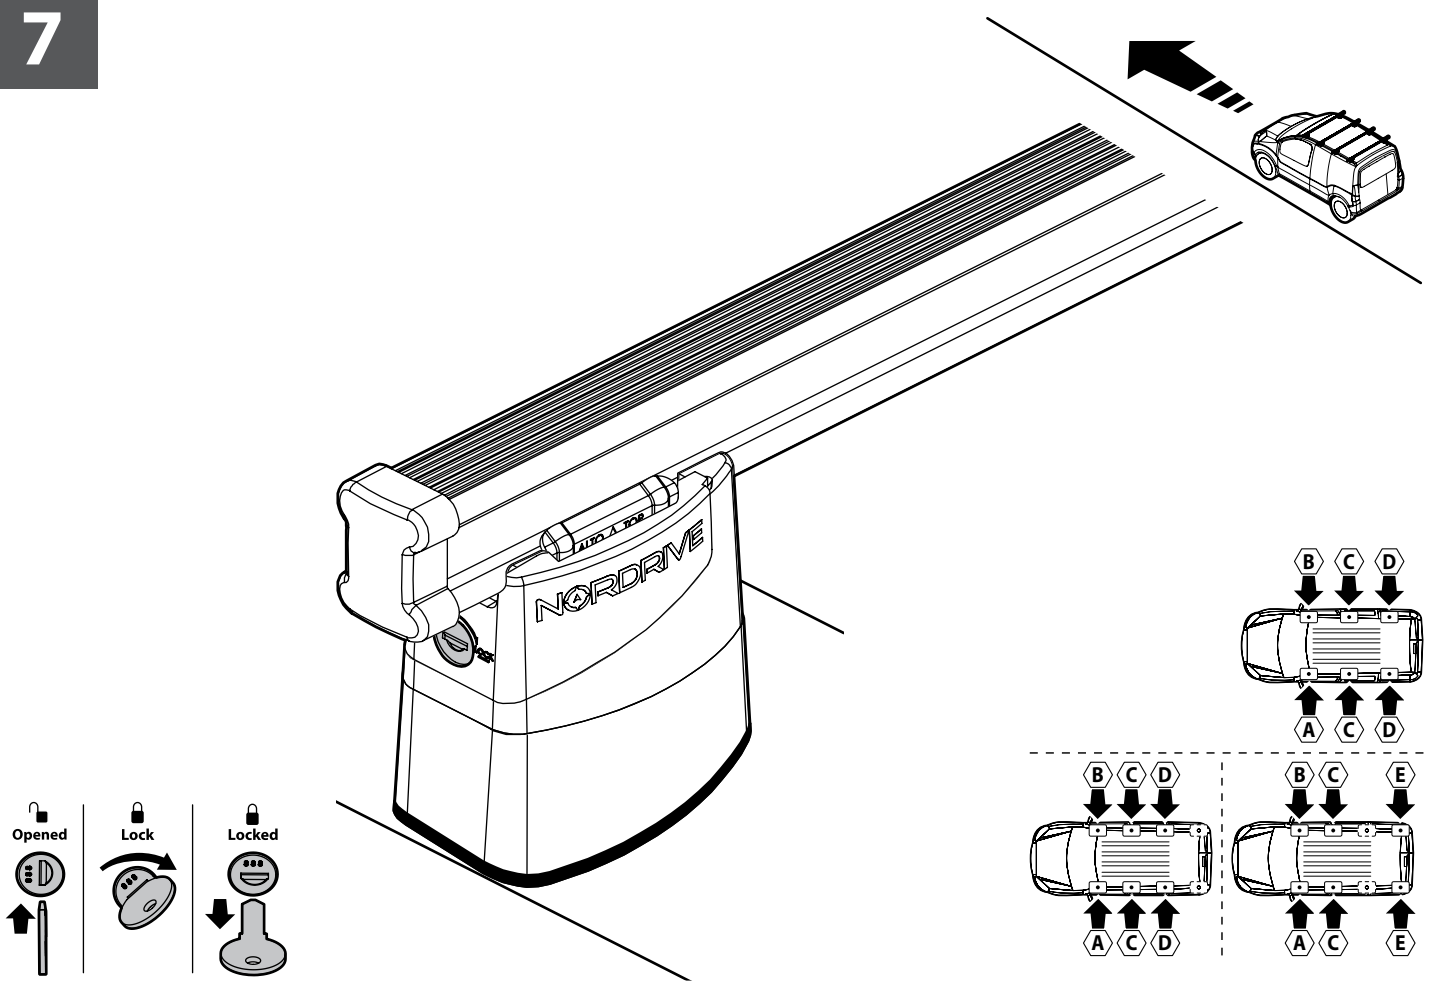

Kargo series

Acciaio / Steel

KARGO ROLLER

N11000	K-0	L = 64 cm
N11003	K-7	L = 96 cm

LOAD STOPS

N11001 K-1

LOAD STOPS

N11002 K-2